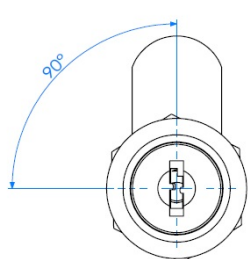

## Description:

Cam Lock 1930, 90DG, Black Anodized, Cam No. A01, CK SISO

## Item number:

14.04.501-0

Units	Box	Carton	HS Code	Barcode
Pcs.	12	240	8301300000	
				5704866507004

L1=16mm  
L2=20mm  
L3=25mm  
L4=30mm