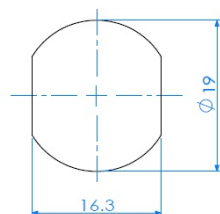

## Description:

Cam Lock 1930, 90DG, Black Anodized, Cam No. A01, CK SISO

## Item number:

14.04.501-0

Units	Box	Carton	HS Code	Barcode
Pcs.	12	240	8301300000	
				5704866507004

L1=16mm  
L2=20mm  
L3=25mm  
L4=30mm