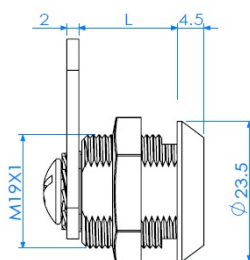

## Description:

Cam Lock 1930, 90DG, Black Anodized, Cam No. A01, CK SISO

## Item number:

14.04.501-0

Units	Box	Carton	HS Code	Barcode
Pcs.	12	240	8301300000	
				5704866507004

L1=16mm  
L2=20mm  
L3=25mm  
L4=30mm